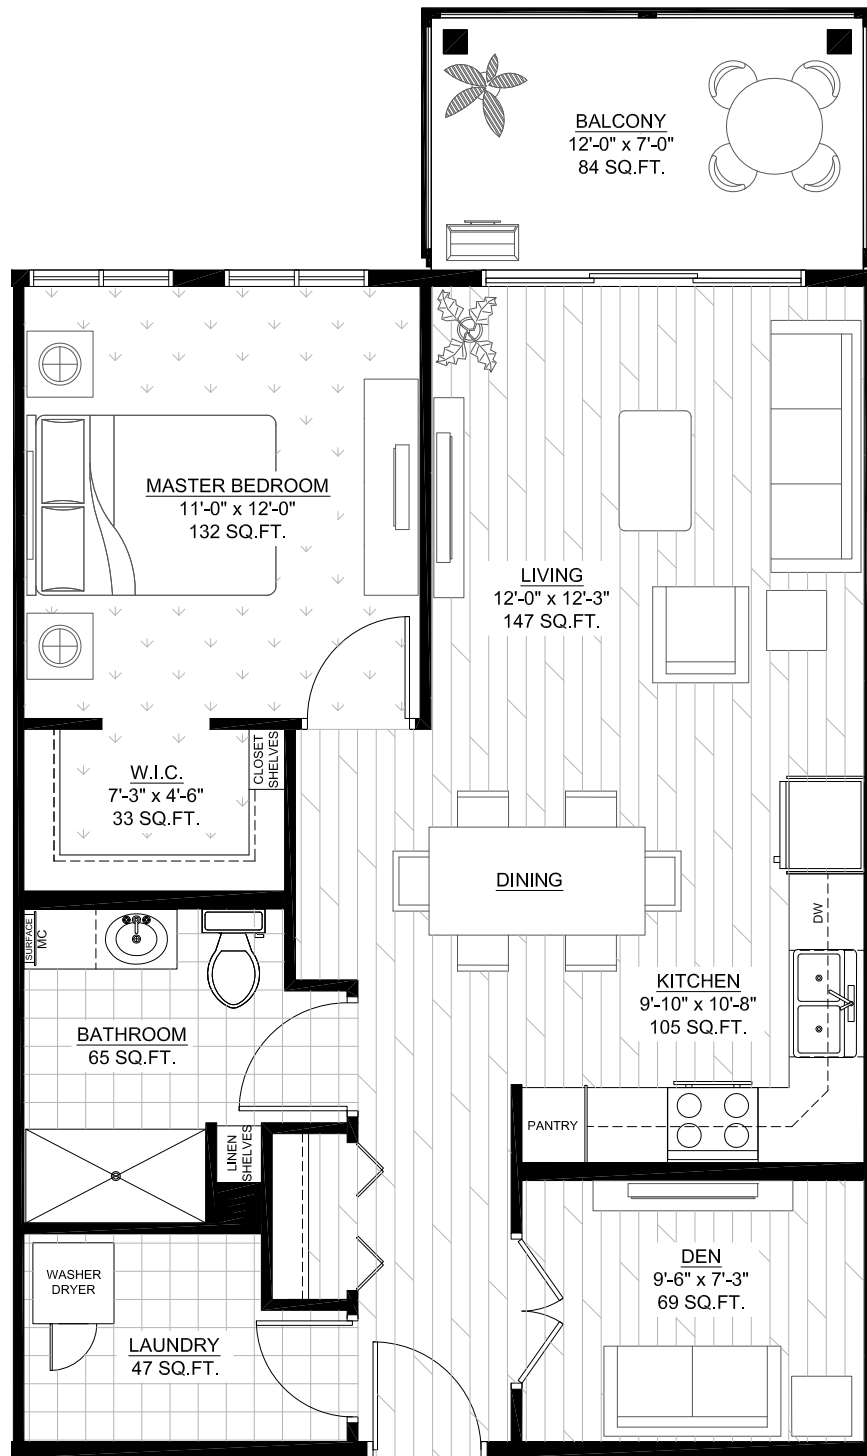

The Enclave

2000 - 2010 St. Mary's Rd.

Luxury Rental Residences

Type "J3" Unit
791 Sq.Ft.

Sherwood Developments Ltd.
Excellence by Design