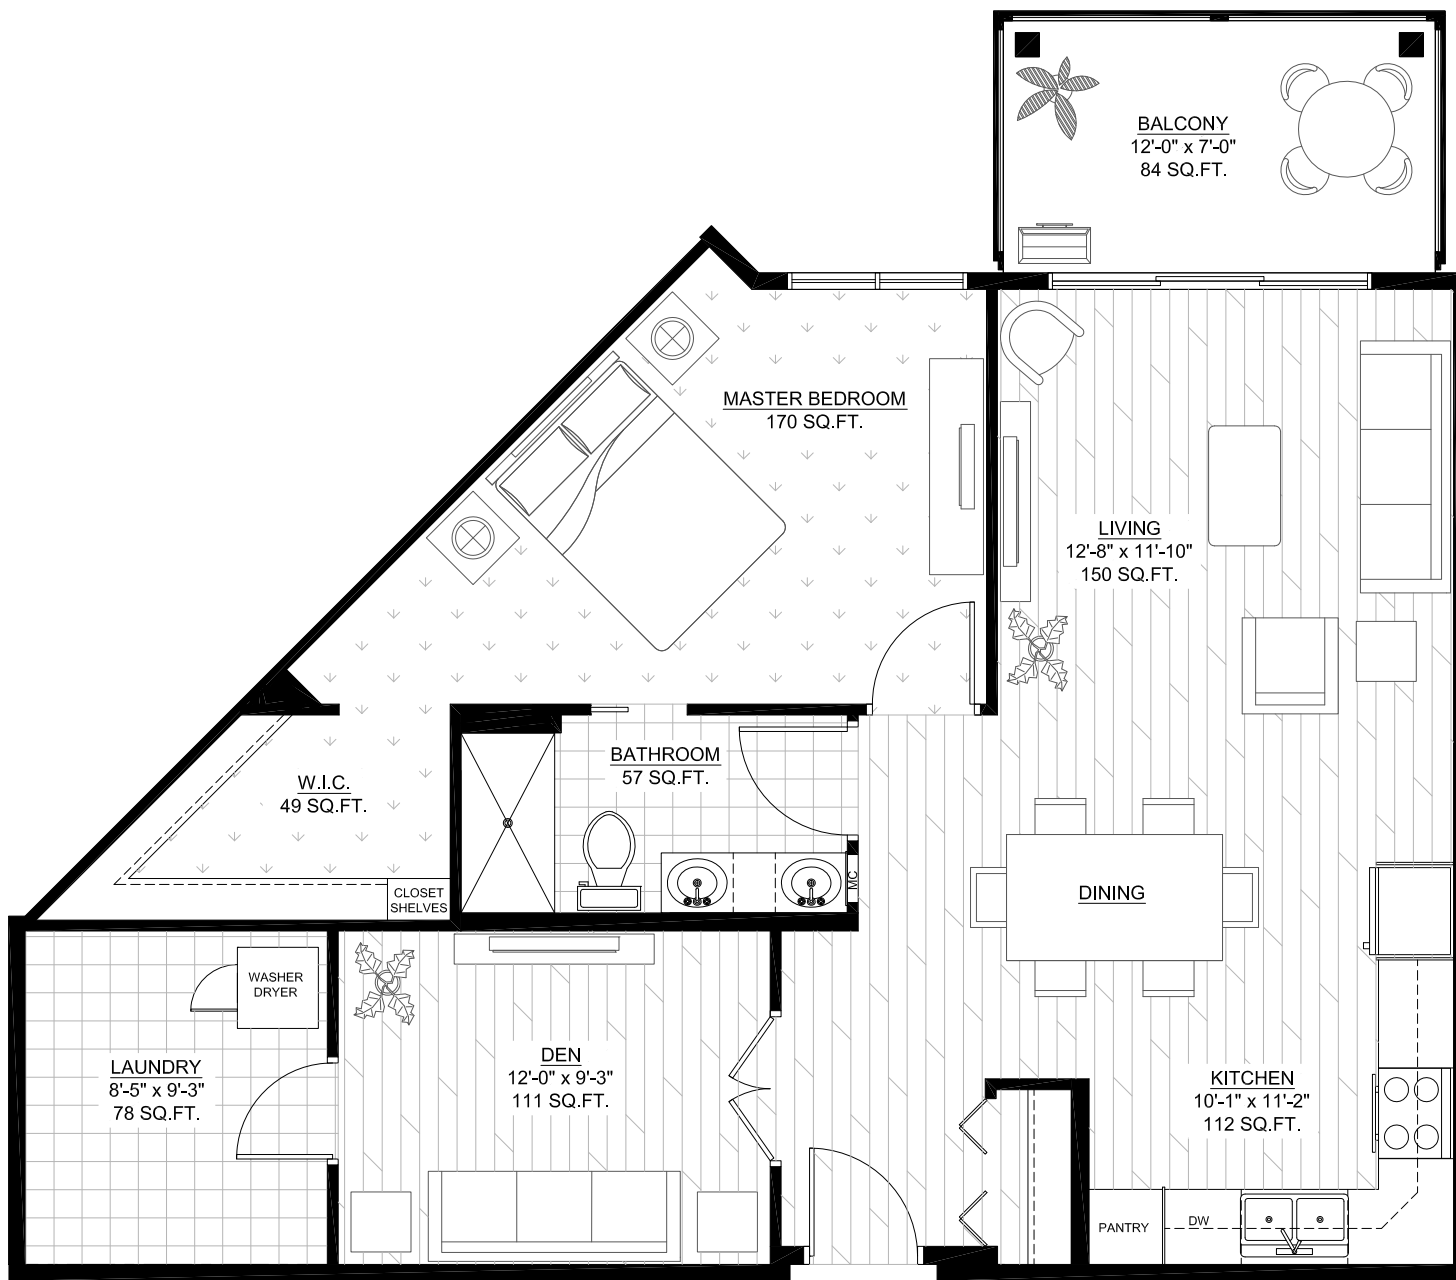

# The Enclave

2000 - 2010 St. Mary's Rd.

Luxury Rental Residences

Type "J2" Unit  
968 Sq.Ft.

Sherwood Developments Ltd.  
Excellence by Design