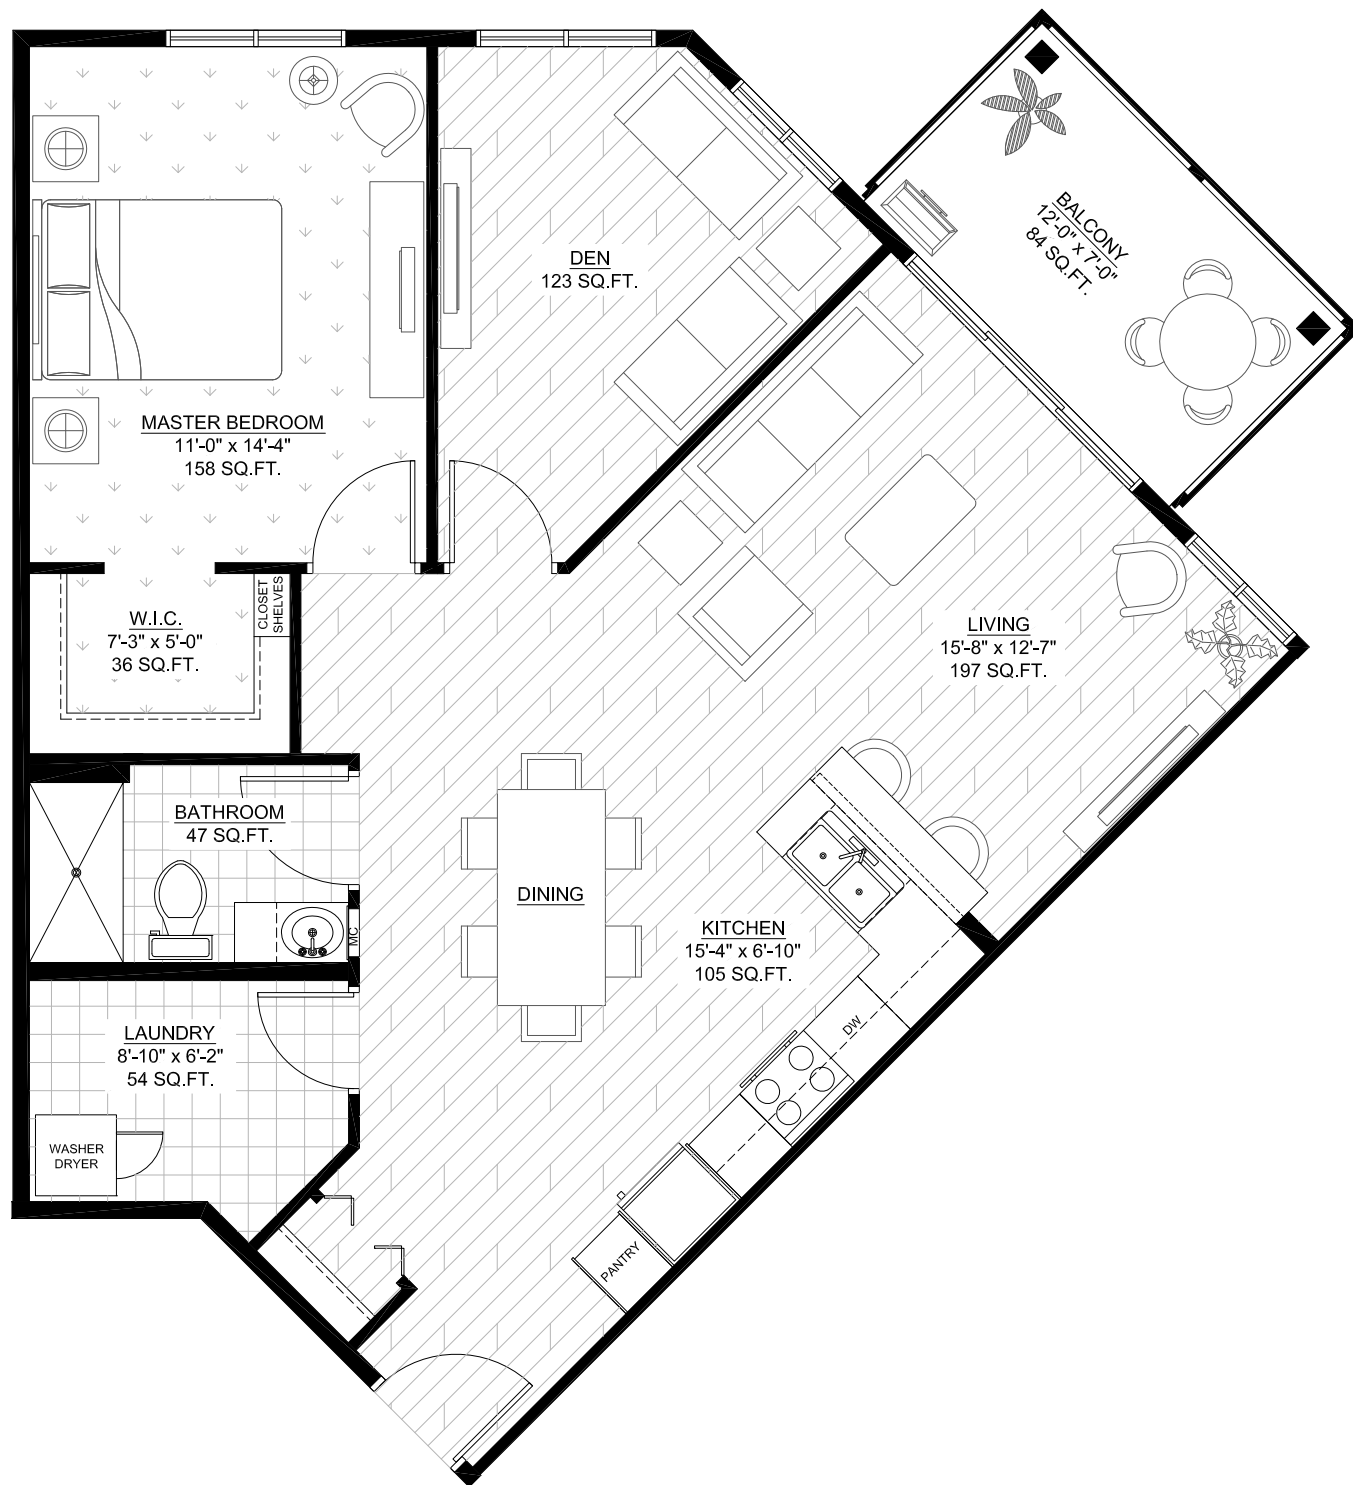

# The Enclave

2000 - 2010 St. Mary's Rd.

Luxury Rental Residences

Type "J1" Unit  
971 Sq.Ft.

Sherwood Developments Ltd.  
Excellence by Design