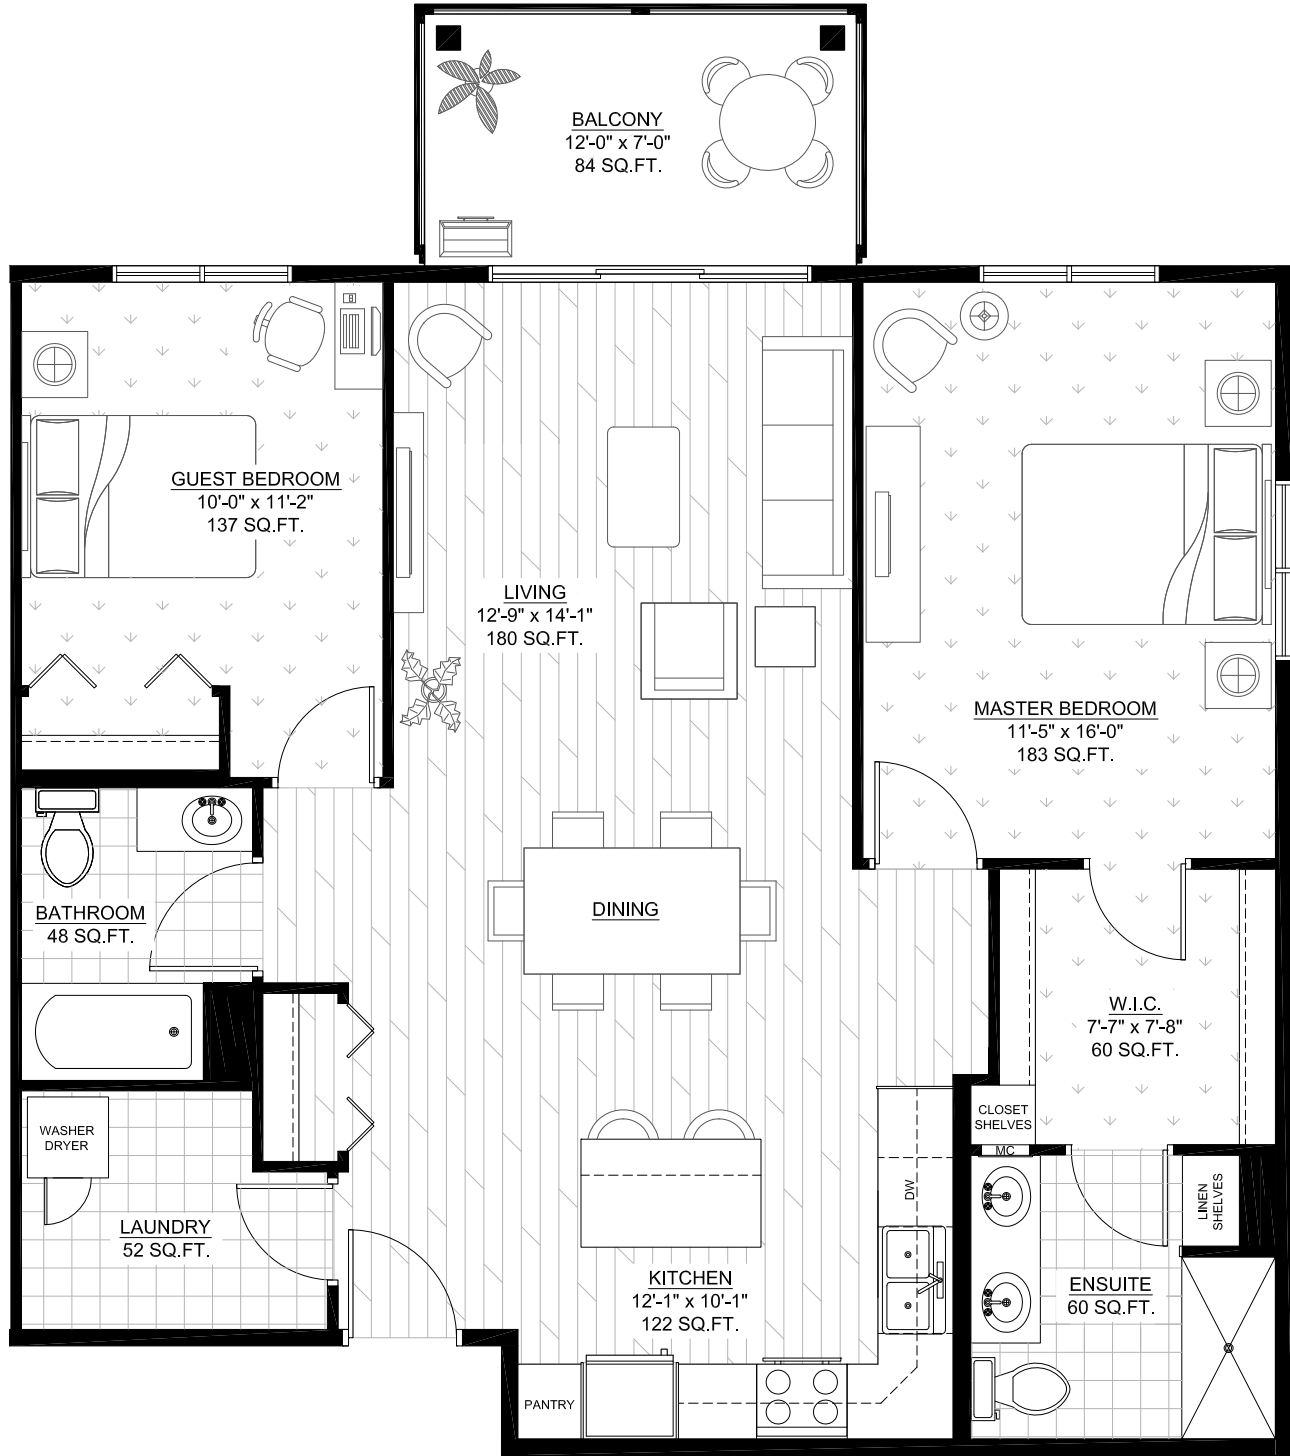

The Enclave

2000 - 2010 St. Mary's Rd.

Luxury Rental Residences

Type "F" Unit
1,135 Sq.Ft.

Sherwood Developments Ltd.
Excellence by Design