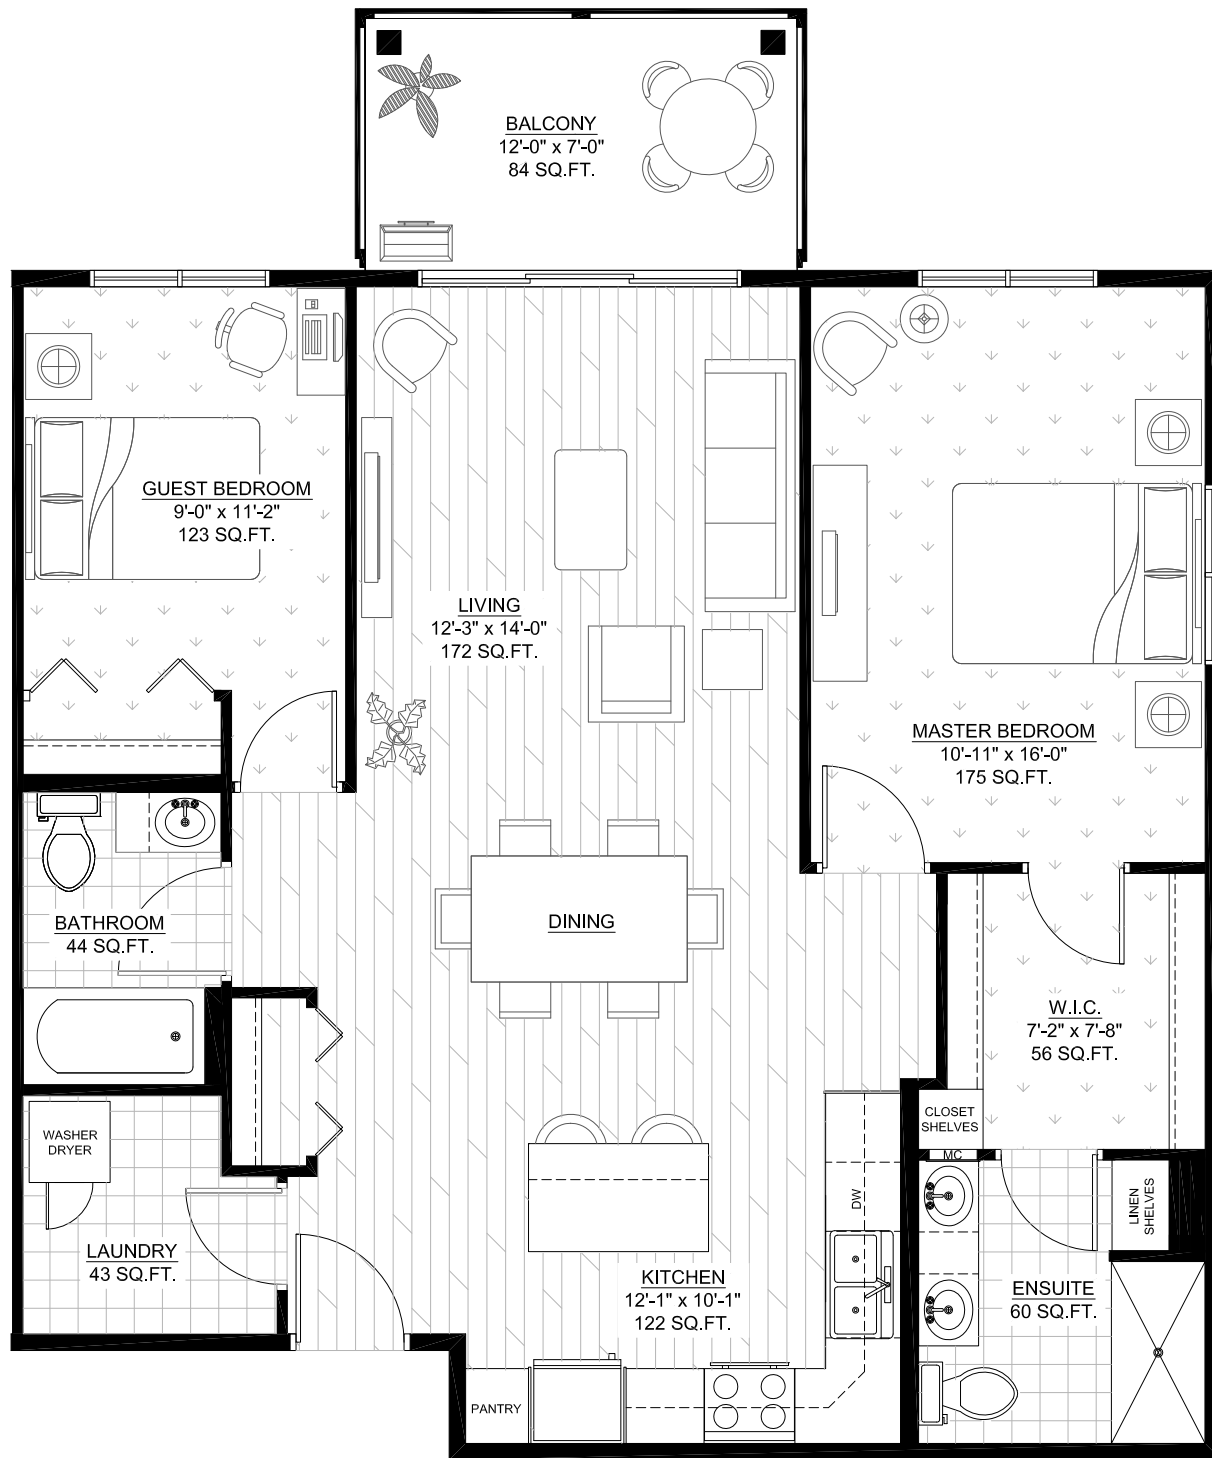

The Enclave

2000 - 2010 St. Mary's Rd.

Luxury Rental Residences

Type "E" Unit
1,072 Sq.Ft.

Sherwood Developments Ltd.
Excellence by Design