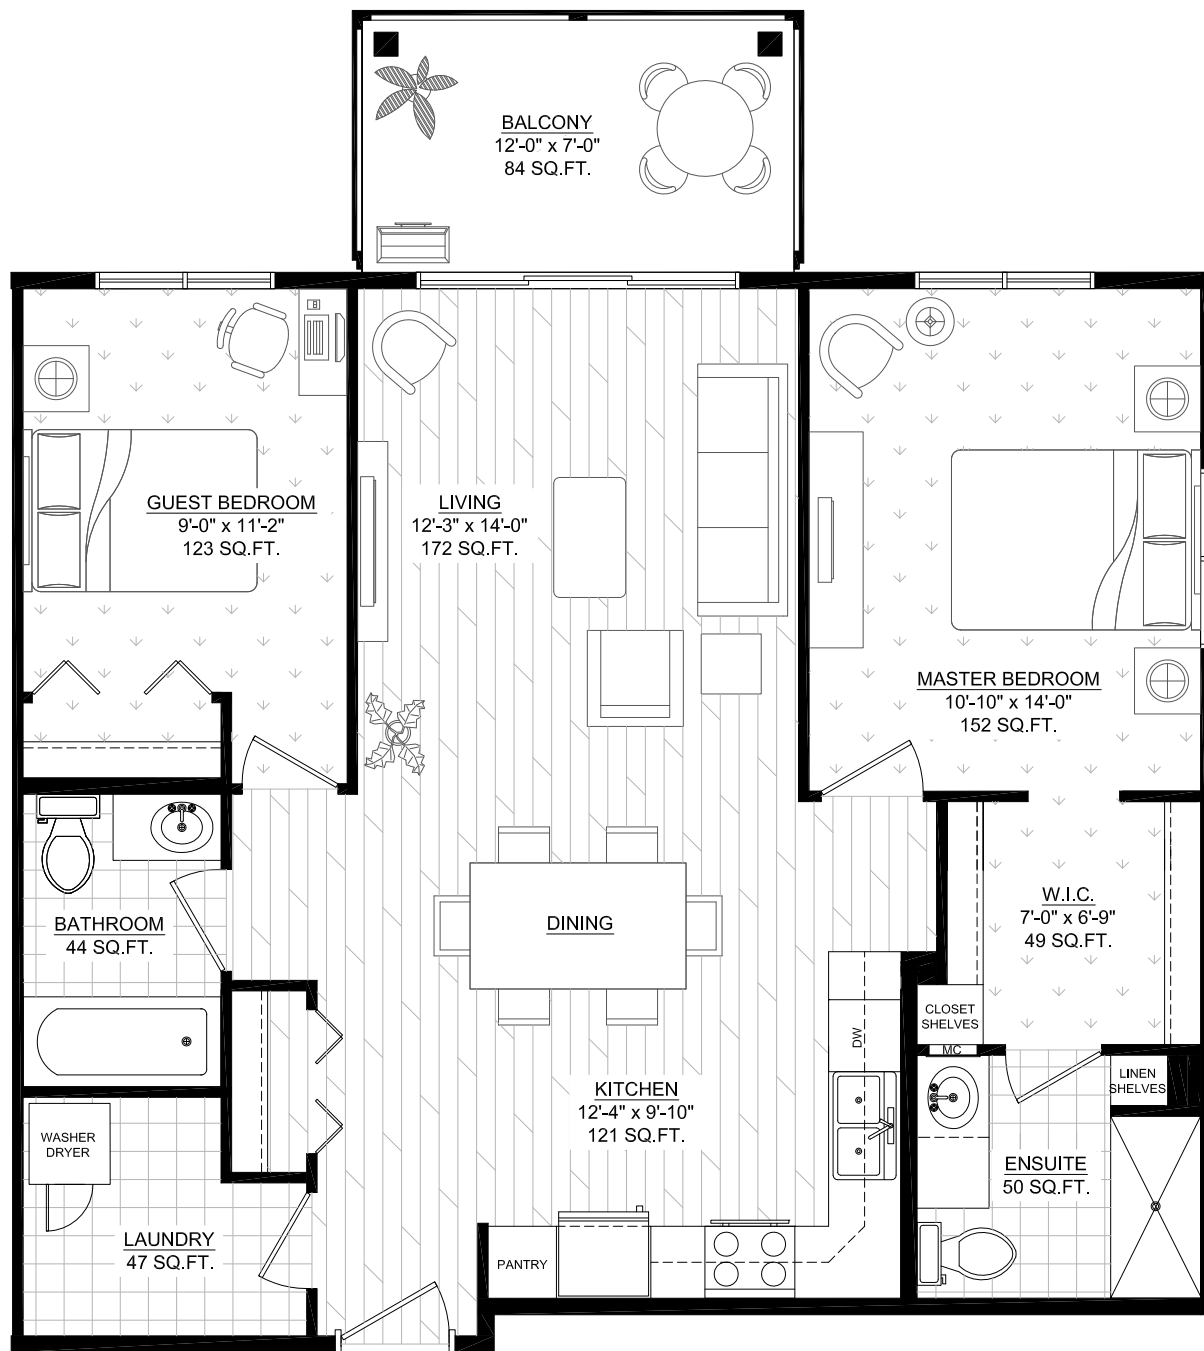

The Enclave

2000 - 2010 St. Mary's Rd.

Luxury Rental Residences

Type "C" Unit
1,012 Sq.Ft.

Sherwood Developments Ltd.
Excellence by Design