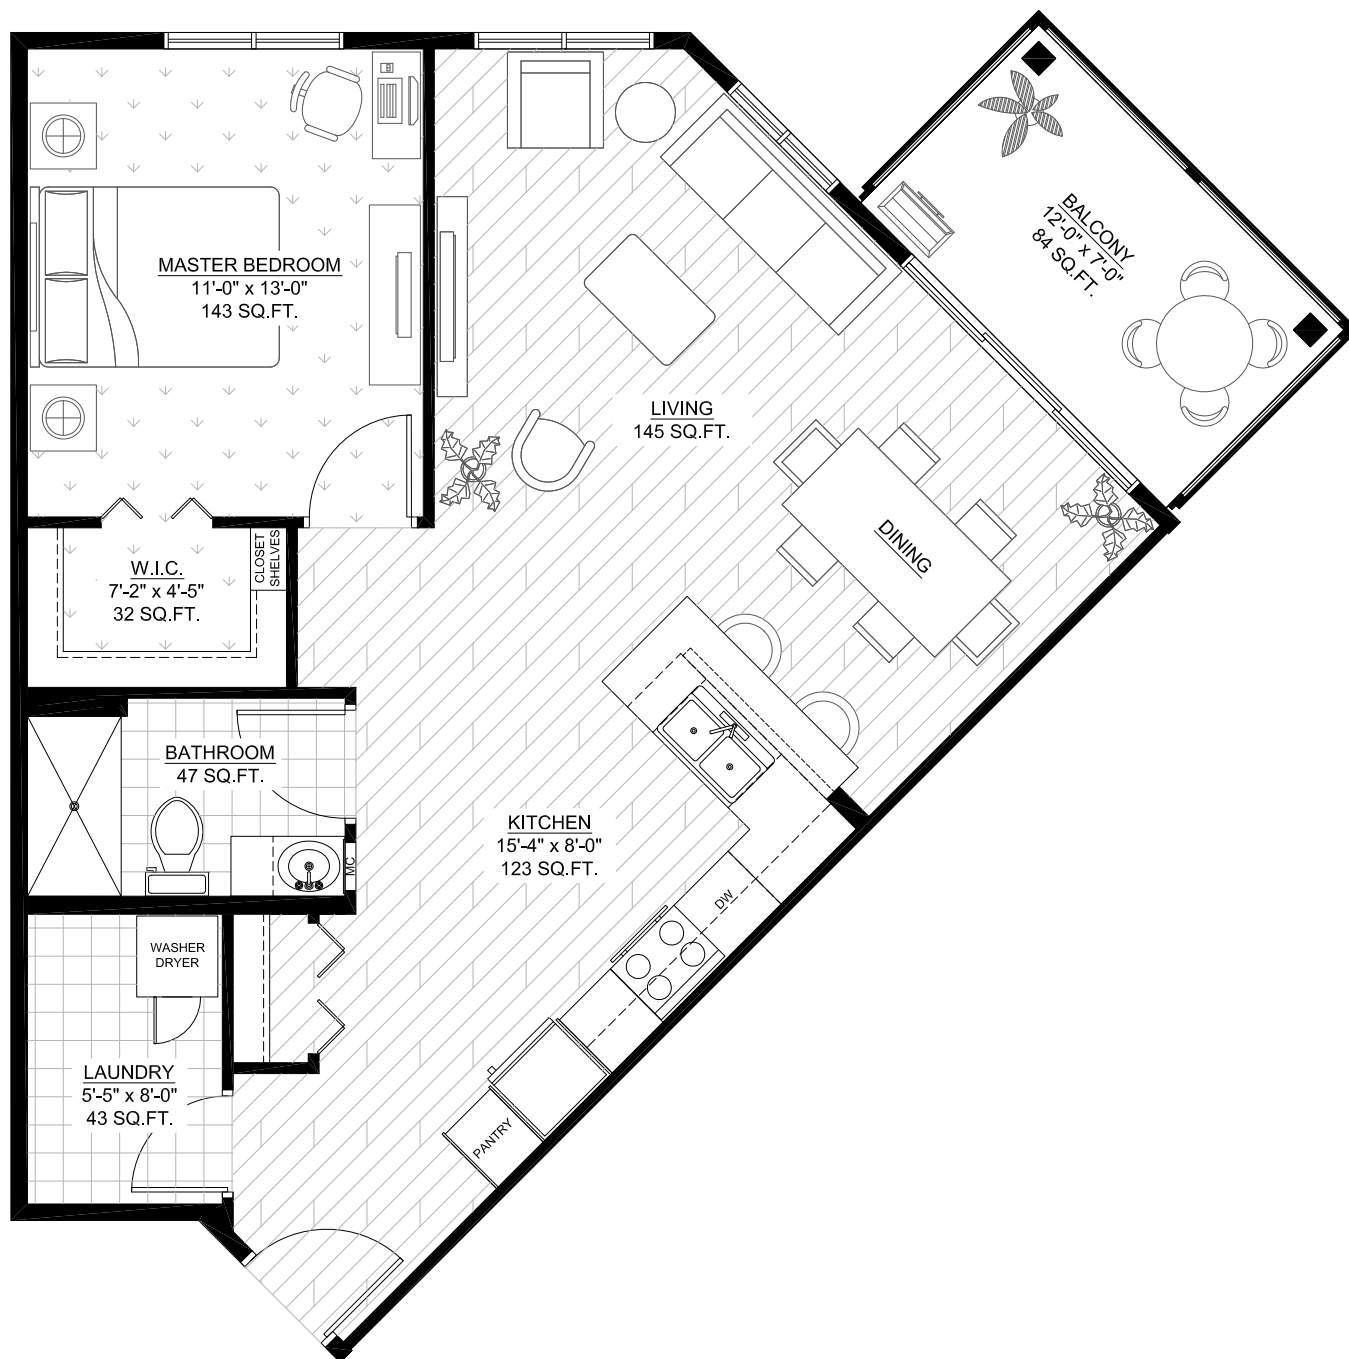

The Enclave

2000 - 2010 St. Mary's Rd.

Luxury Rental Residences

Type "B3" Unit
807 Sq.Ft.

Sherwood Developments Ltd.
Excellence by Design