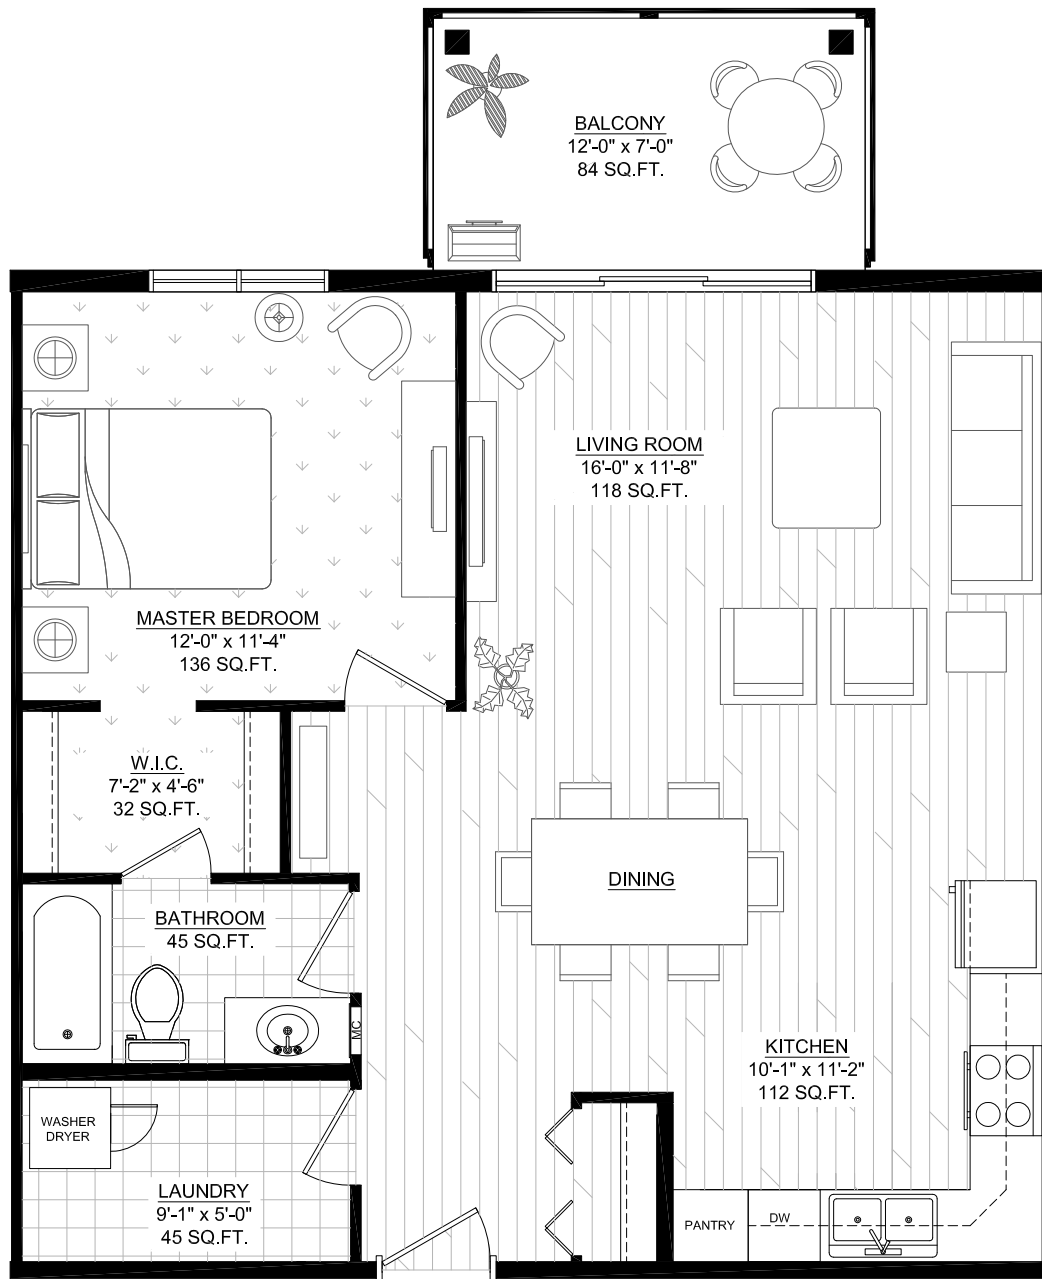

# The Enclave

2000 - 2010 St. Mary's Rd.

Luxury Rental Residences

Type "B2" Unit  
812 Sq.Ft.

Sherwood Developments Ltd.  
Excellence by Design