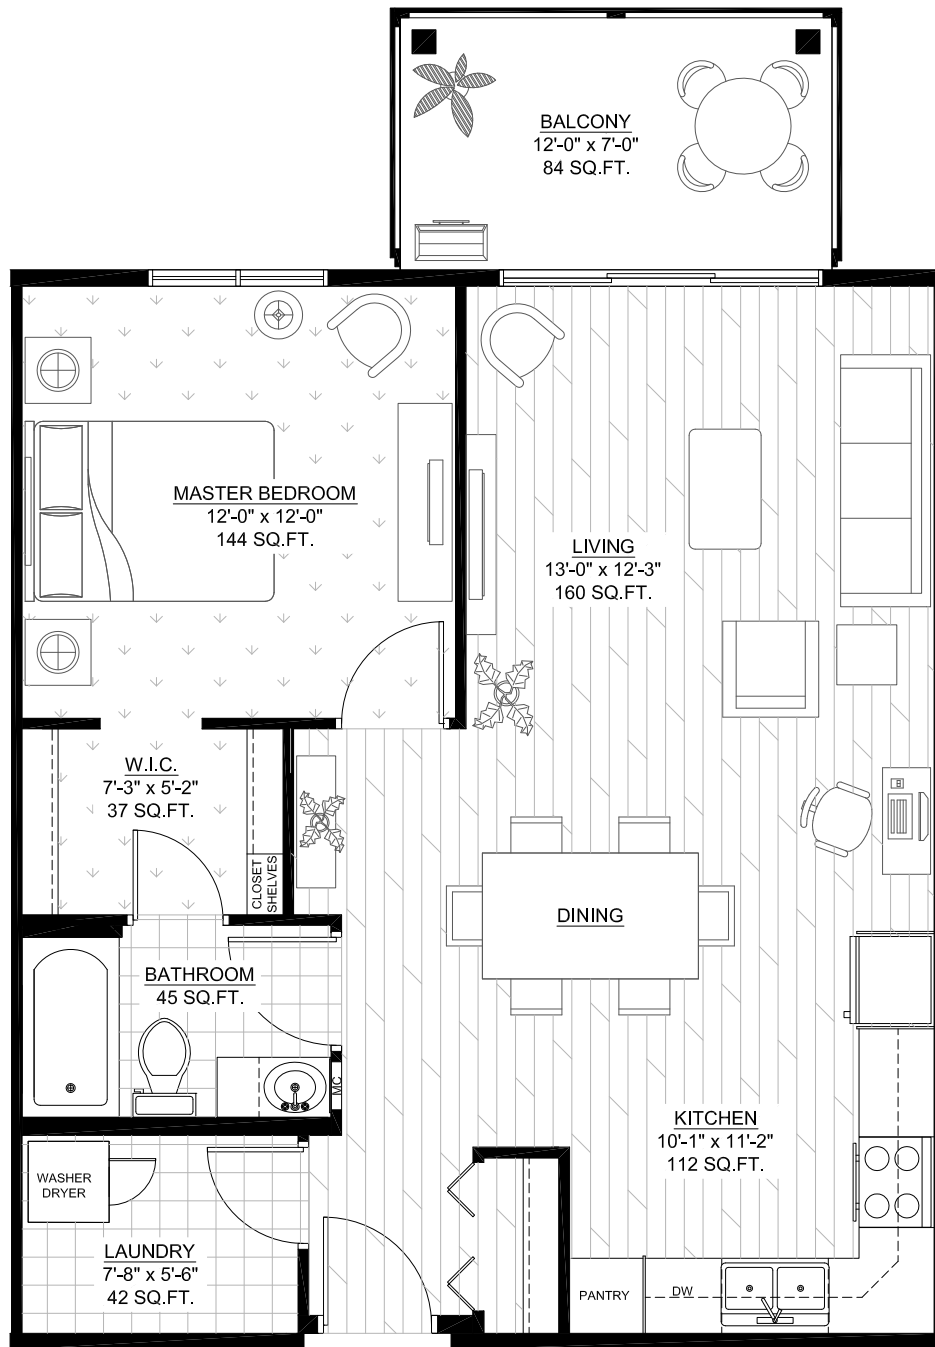

The Enclave

2000 - 2010 St. Mary's Rd.

Luxury Rental Residences

Type "B1" Unit
777 Sq.Ft.

Sherwood Developments Ltd.
Excellence by Design