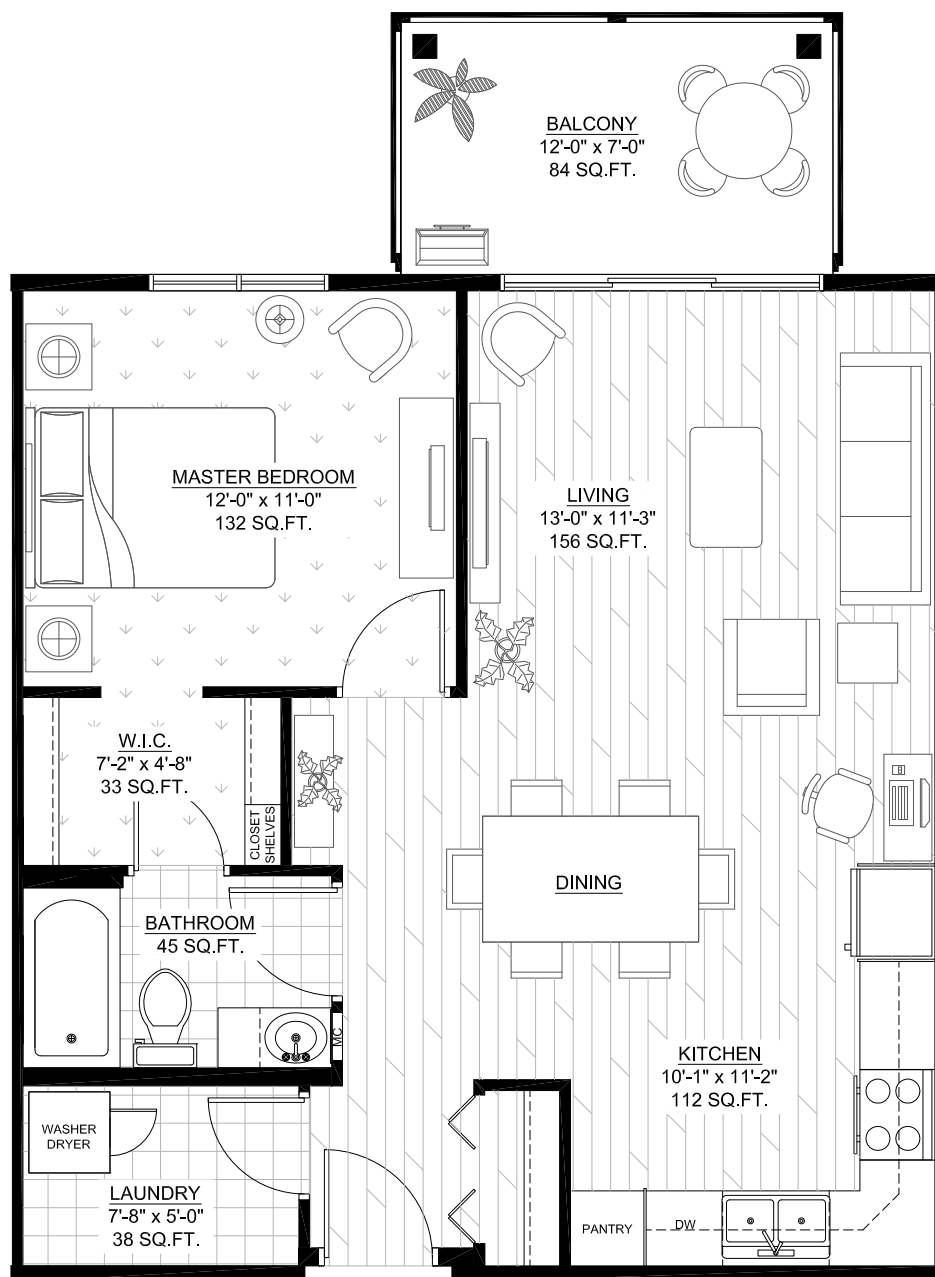

The Enclave

2000 - 2010 St. Mary's Rd.

Luxury Rental Residences

Type "B" Unit
728 Sq.Ft.

Sherwood Developments Ltd.
Excellence by Design