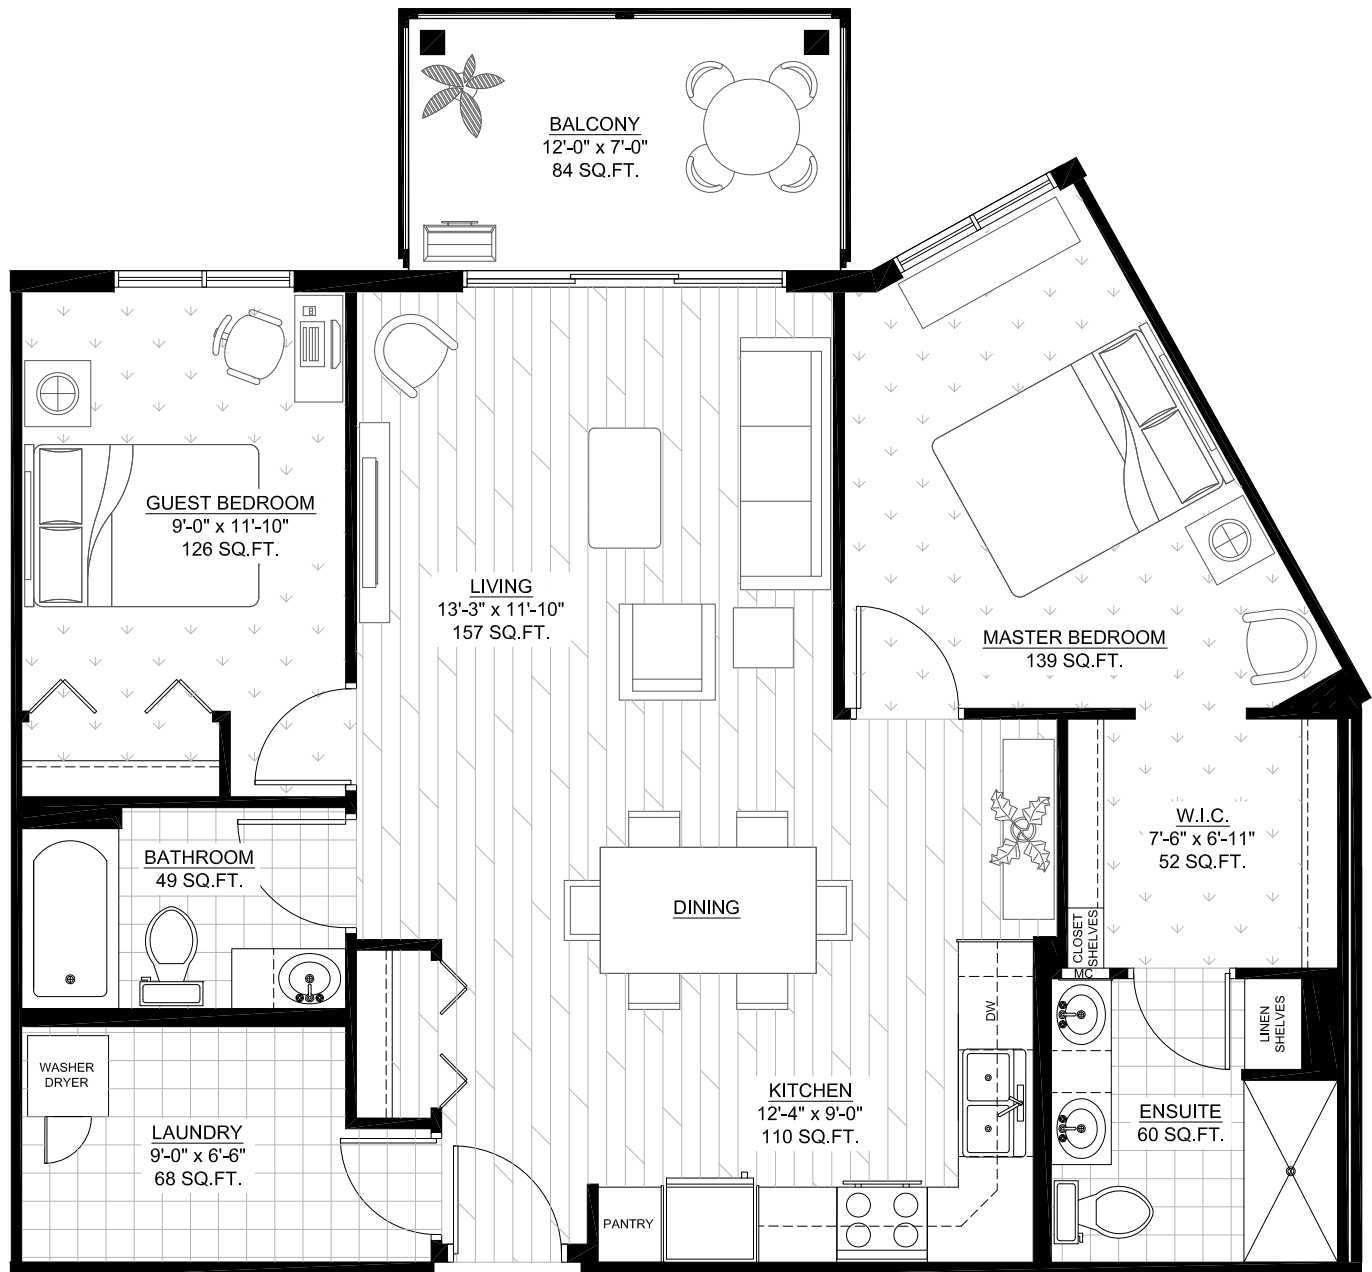

The Enclave

2000 - 2010 St. Mary's Rd.

Luxury Rental Residences

Type "A3" Unit
1,015 Sq.Ft.

Sherwood Developments Ltd.
Excellence by Design