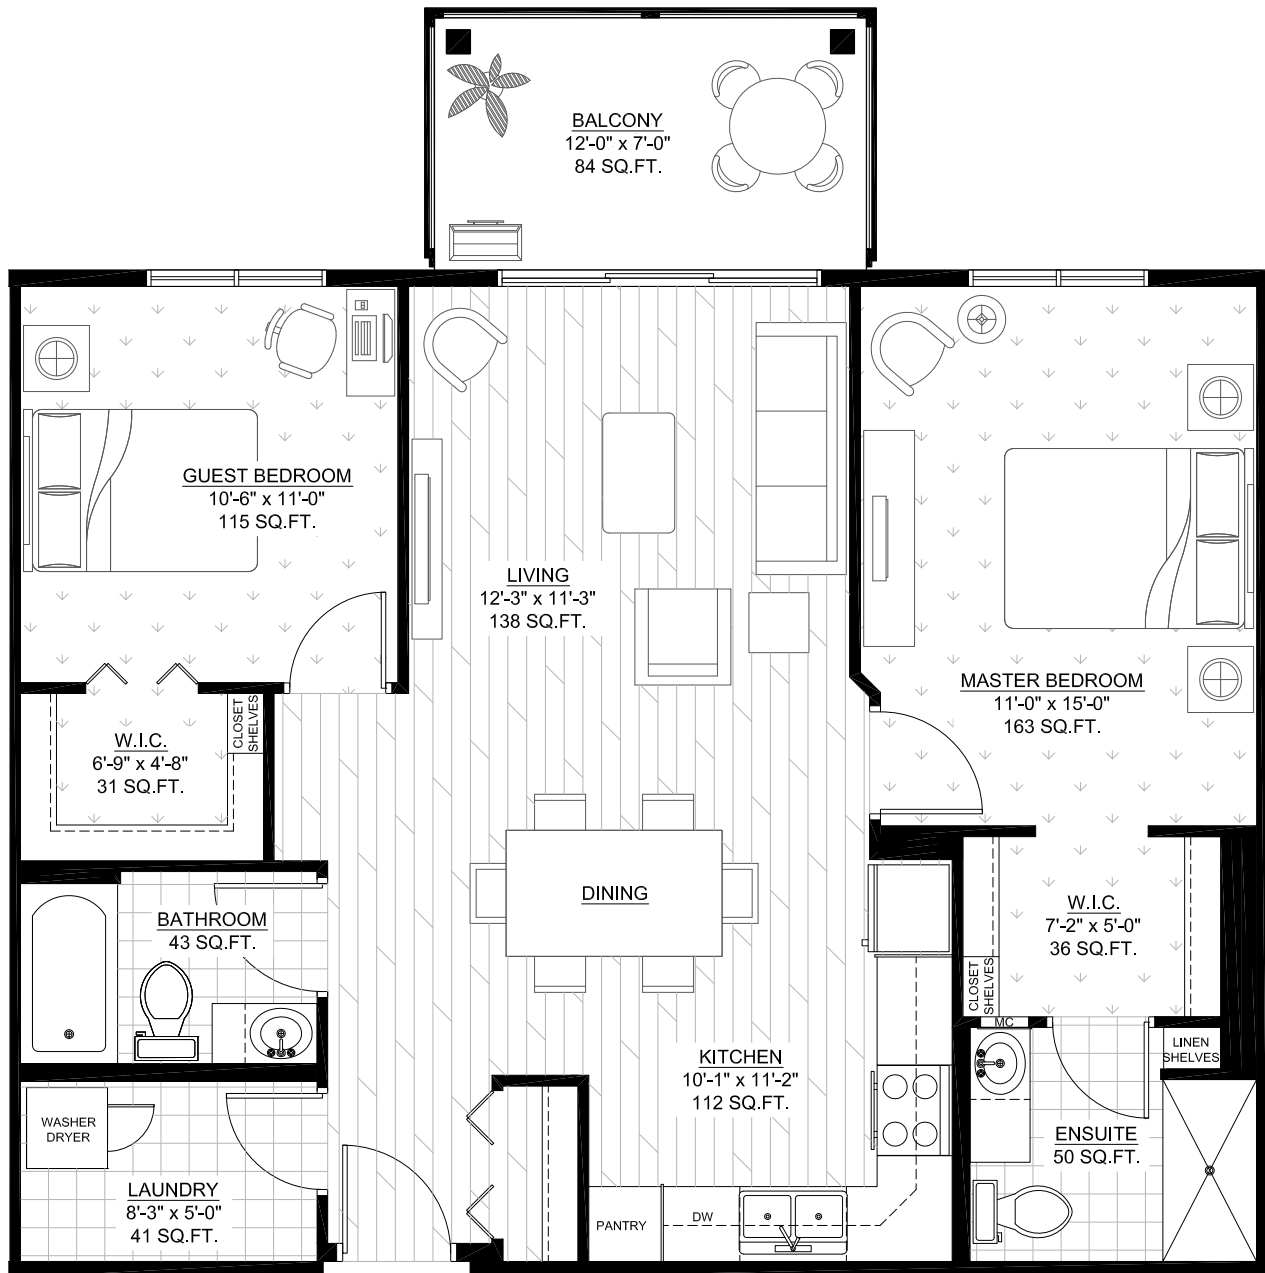

# The Enclave

2000 - 2010 St. Mary's Rd.

Luxury Rental Residences

Type "A2" Unit  
979 Sq.Ft.

Sherwood Developments Ltd.  
Excellence by Design