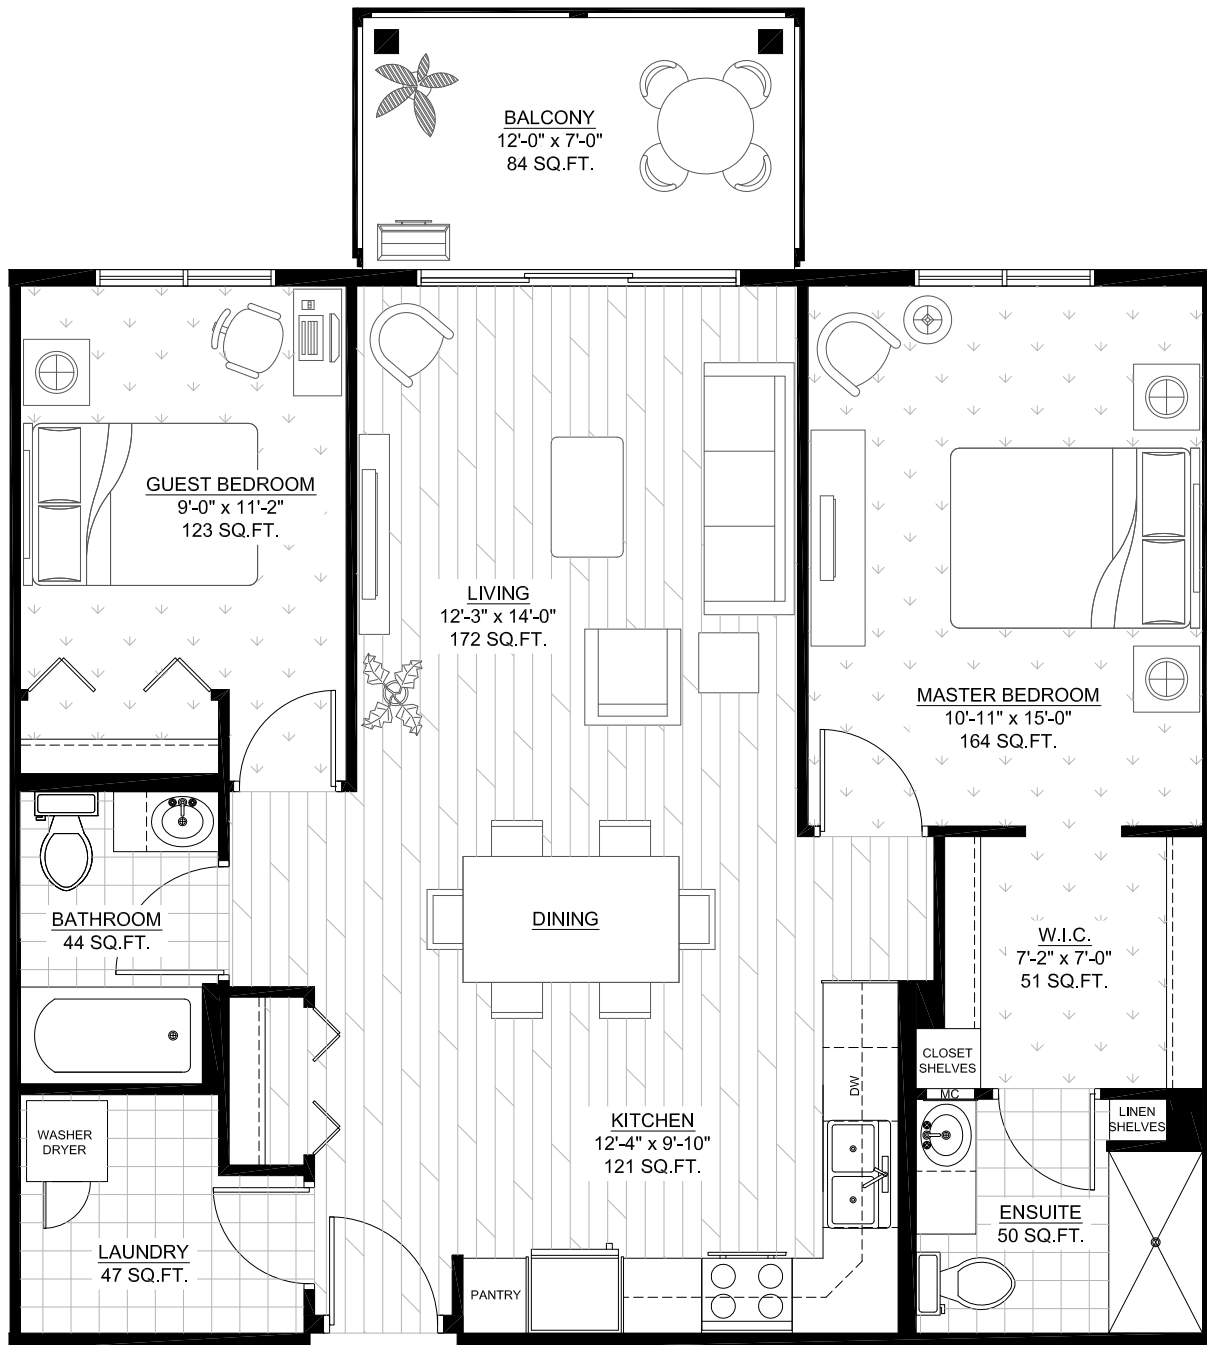

The Enclave

2000 - 2010 St. Mary's Rd.

Luxury Rental Residences

Type "A1" Unit
1,002 Sq.Ft.

Sherwood Developments Ltd.
Excellence by Design