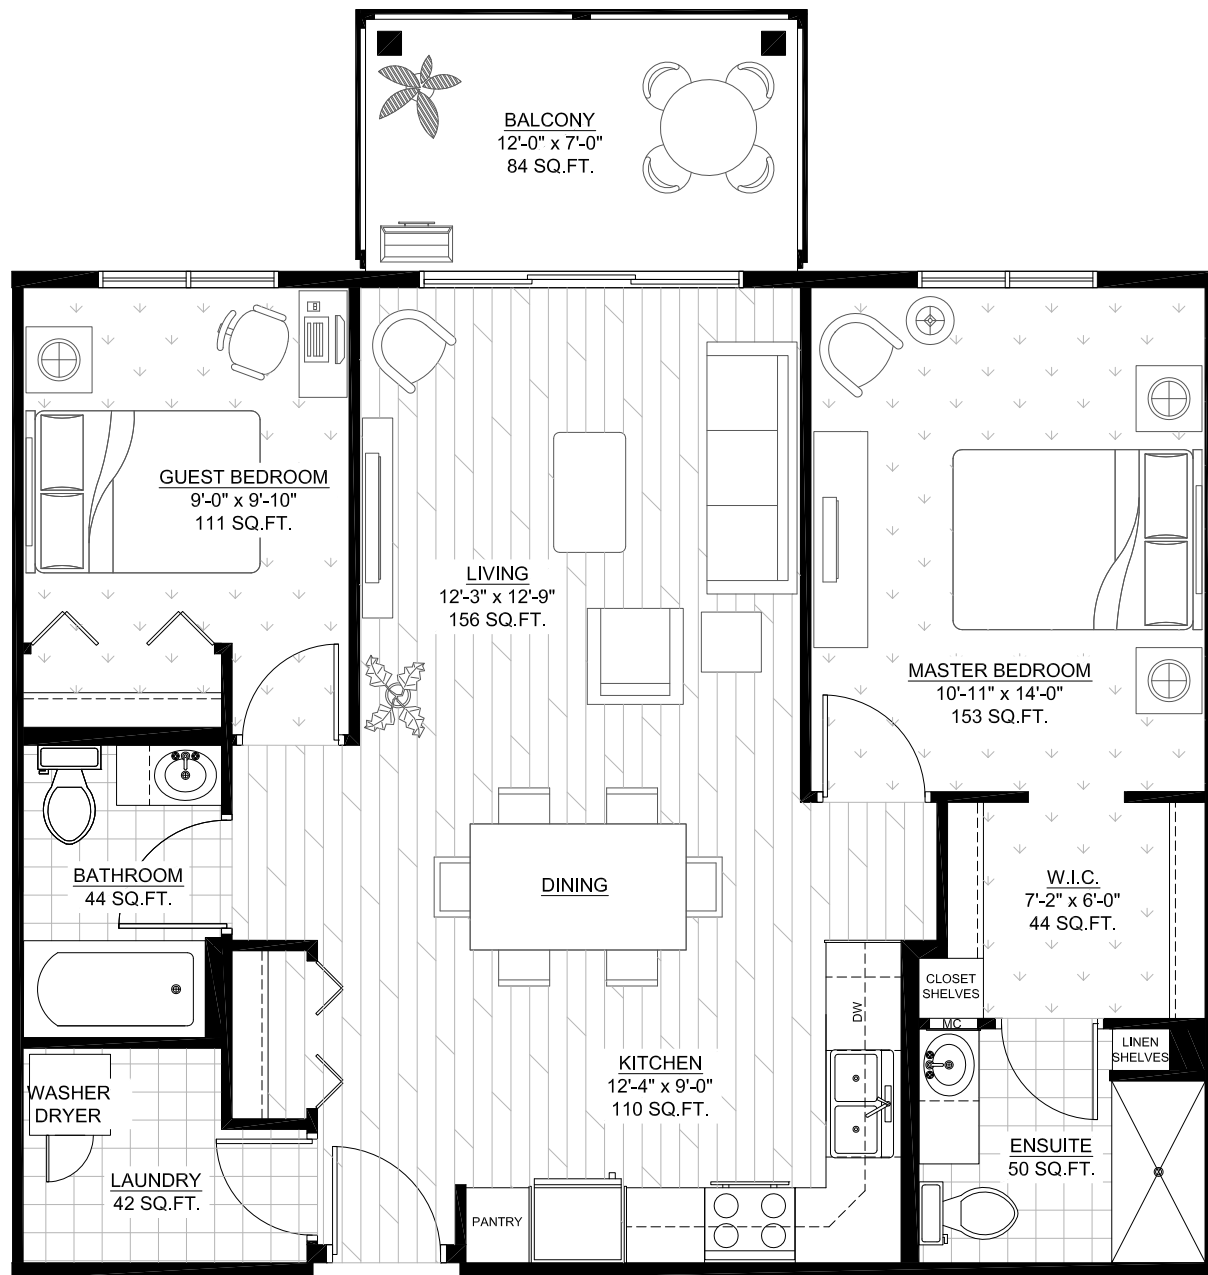

The Enclave

2000 - 2010 St. Mary's Rd.

Luxury Rental Residences

Type "A" Unit
938 Sq.Ft.

Sherwood Developments Ltd.
Excellence by Design