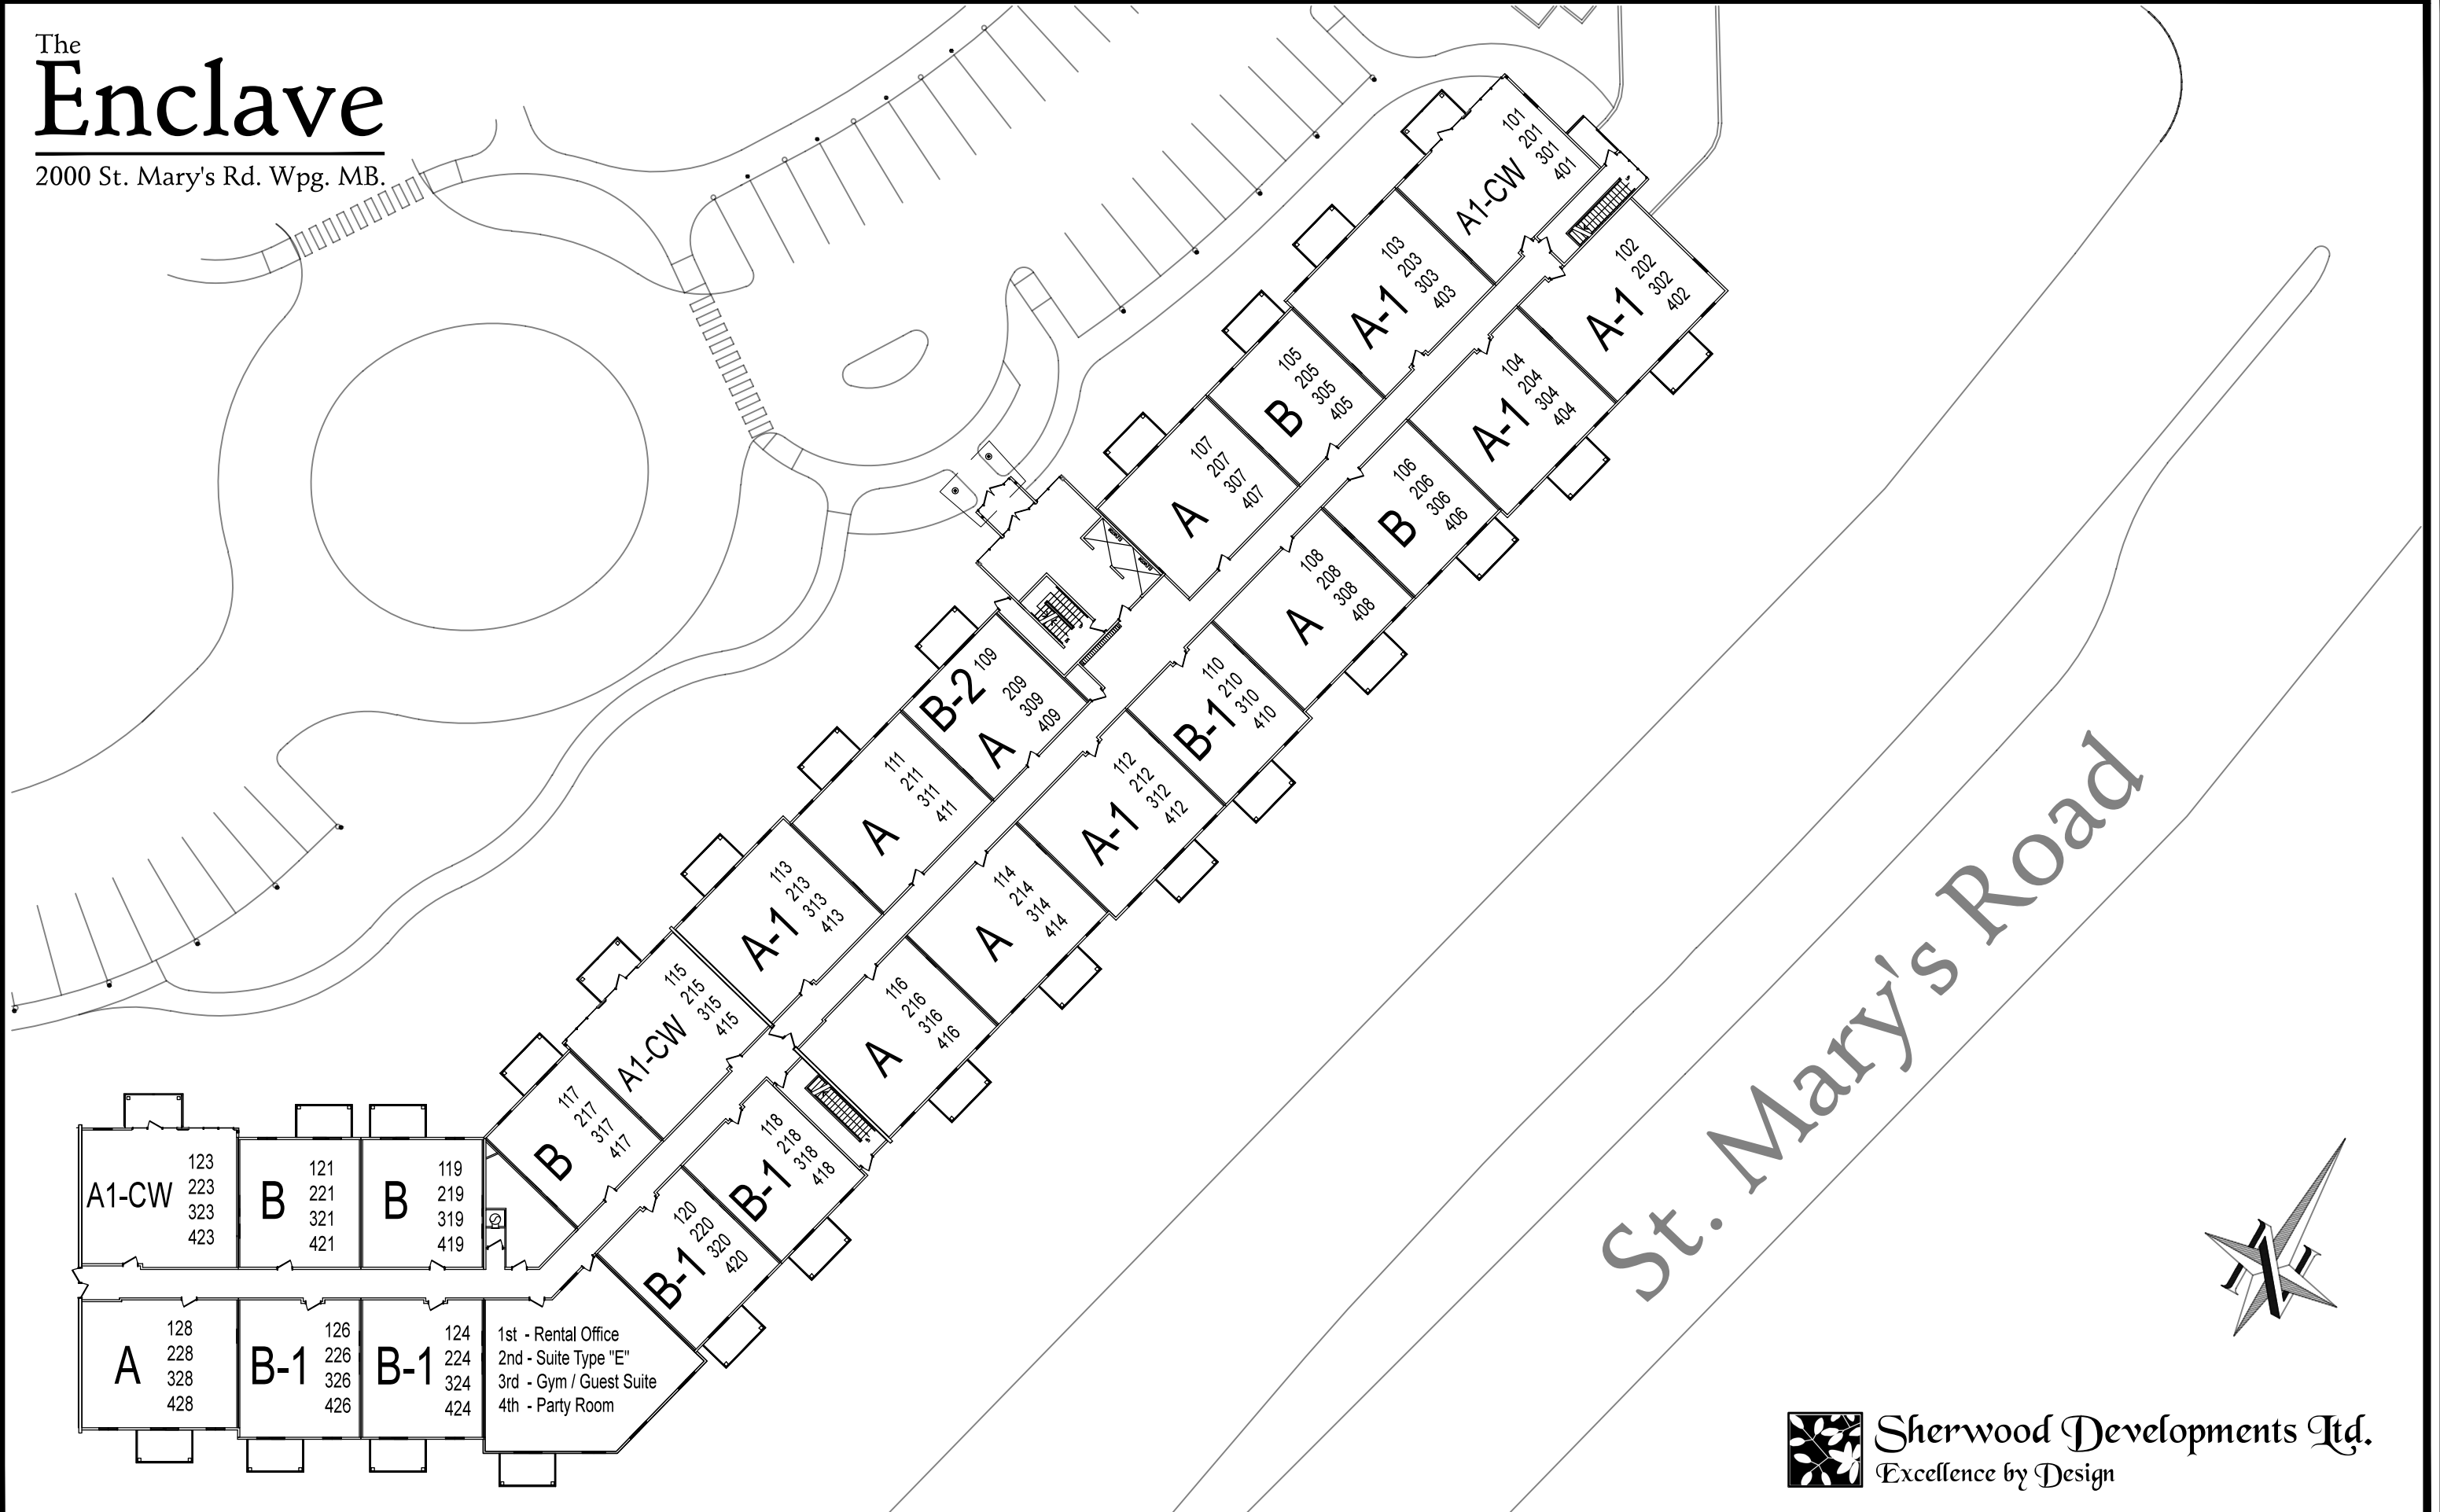

The Enclave

2000 St. Mary's Rd. Wpg. MB.

A1-CW	B	B
123 223 323 423	121 221 321 421	119 219 319 419
A	B-1	B-1
128 228 328 428	126 226 326 426	124 224 324 424

- 1st - Rental Office
- 2nd - Suite Type "E"
- 3rd - Gym / Guest Suite
- 4th - Party Room